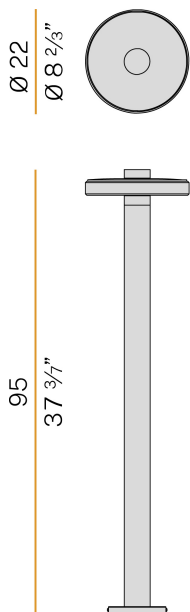

PANZERI

Venexia

220-240V AC ON-OFF
ET04834.095.0201

● micaceous grey

Data sheet

CODE	ET04834.095.0201
SYSTEM POWER CONSUMPTION	8W
EFFICACY	74.25lm/W
LIGHT SOURCE	LED
LIGHT SOURCE LIFETIME	L80 (B20) 80.000h
COLOUR TEMPERATURE	2700K Ra>80
LIGHT DISTRIBUTION	diffused
POWER SUPPLY	220-240V AC
FREQUENCY	50/60Hz
ELECTRICAL CONFIGURATION	ON-OFF
DRIVER	integrated included
NOMINAL LUMINOUS FLUX	930lm
LUMEN OUTPUT	594lm
EFFICIENCY	63.9%
WEIGHT	3,82 Kg
PROTECTION DEGREE	IP65
COLOUR TOLLERANCES	SDCM 3
SHOCK RESISTANCE RATING	IK06
PACKING DIMENSIONS	28,0 x 102,0 x 30,0 cm

Floor lighting fixture for outdoor spaces, with direct light emission.
Galvanized sheet metal bracket for floor installation.
Turned aluminium base in corten, micaceous grey or mat brass polyacrylic paint.
Body in aluminium tube in corten or micaceous grey polyacrylic paint, or with wood finish coating.
Turned aluminium structure in corten, micaceous grey or mat brass polyacrylic paint.
Transparent silicone gaskets.
Screen in partially mat cast glass.
Turned aluminium closing disk in corten, micaceous grey or mat brass polyacrylic paint.
Nickelled brass M12 cable gland.
Stainless steel screws.
Equipped with neoprene power cable.

Technical drawing

Polar diagram

PANZERI

Venexia

Accessories / fixing

YTF04800.012

Anchor bolts for ground fixing.